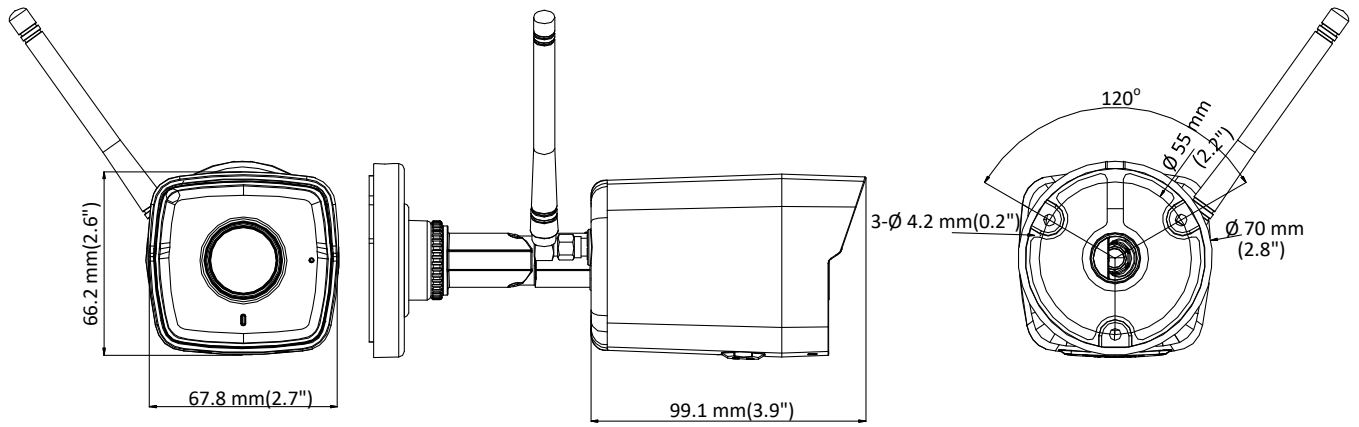

IPC-B120-D/W (T) 2 MP IR Fixed Bullet Wi-Fi Network Camera

Key Features

- 1/2.8" progressive scan CMOS
- 1920 × 1080@30fps
- 2.8 mm fixed lens
- Color: 0.01 Lux @ (F1.2, AGC ON), 0.028 Lux @ (F2.0, AGC ON)
- 3D DNR
- Up to 30 m IR range
- Built-in Wi-Fi
- Mobile monitoring via Hik-Connect
- IP66

Firmware Version	V5.5.70
API	ONVIF (PROFILE S, PROFILE G), ISAPI
Simultaneous Live View	Up to 6 channels
User/Host	Up to 32 users 3 levels: Administrator, Operator and User
Client	iVMS-4200, iVMS-4500, iVMS-5200, HiLookVision
Web Browser	IE8+, Chrome 31.0-44, Firefox 30.0-51, Safari 8.0+
Interface	
Communication Interface	1 RJ45 10M/100M self-adaptive Ethernet port
Audio	1 Built-in mic, mono sound
Wi-Fi	
Wireless Standards	IEEE 802.11b/g/n
Frequency Range	2.4 GHz to 2.4835 GHz
Channel Bandwidth	20 MHz/40 MHz
Protocols	802.11b: CCK, DQPSK, DBPSK 802.11g/n: 64-QAM, 16-QAM, QPSK, BPSK
Security	64/128-bit WEP, WPA/WPA2, WPA-PSK/WPA2-PSK
Transfer Rates	11b: 11 Mbps, 11g: 54 Mbps, 11n: up to 150 Mbps
Wireless Range	Up to 50 m (The performance varies based on actual environment)
Audio	
Environment Noise Filtering	Yes
Audio Sampling Rate	8 kHz/16 kHz
General	
Operating Conditions	-30 °C to +60 °C (-22°F to +140 °F), Humidity 95% or less (non-condensing)
Power Supply	12 VDC ± 25%, 5.5 mm coaxial power plug
Power Consumption and Current	12 VDC, 0.4 A, max. 5 W
Ingress Protection	IP66
Material	Front cover: metal, back cover: plastic
Dimensions	Camera: 99 mm × 68 mm × 66 mm (3.9" × 2.7" × 2.6") With package: 172 mm × 110 mm × 99 mm (6.8" × 4.3" × 3.9")
Weight	Camera: 272 g (0.6 lb.) With package: 517 g (1.1 lb.)

Available Model:

IPC-B120-D/W (2.8mm) (T)

Dimensions

Accessory

HIA-J101
Junction Box